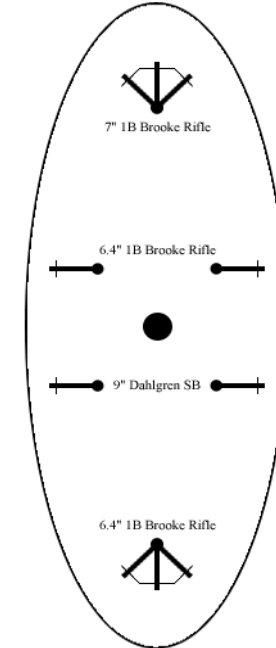

Port Damage Locations