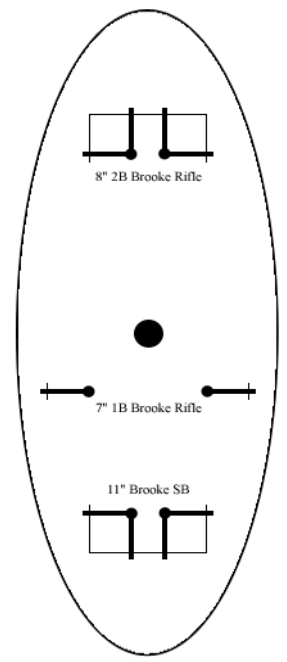

Hit Allocation Table			
Bow	Port Side	Starboard Side	Stern
1	1	1	1
2	2	2	2
3	3	3	3
4	4	4	4
5	5	5	5
6	6	6	6
7	7	7	7
8	8	8	8
9	9	9	9
10	10	10	10
11	11	11	11
12	12	12	12
13	13	13	13
14	14	14	14
15	15	15	15
16	16	16	16
17 * Check Firers Gun	17 * Check Firers Gun	17 * Check Firers Gun	17 * Check Firers Gun
18	18	18	18
19	19	19	19
20	20	20	20
21 Casemate	21 Casemate Section 1	21 Casemate Section 1	21 Casemate
22 Casemate	22 Casemate Section 2	22 Casemate Section 2	22 Casemate
23	23 Hull Section 1	23 Hull Section 1	23
24	24 Hull Section 2	24 Hull Section 2	24
25 Hull	25 Casemate Section 2	25 Casemate Section 2	25 Hull
26 Casemate	26 Casemate Section 1	26 Casemate Section 1	26 Casemate
27	27 Waterline	27 Waterline	27
28	28 Gun Port	28 Gun Port	28
29 Pilot House	29 Pilot House	29 Pilot House	29 Stack
30 Lucky Shot	30 Lucky Shot	30 Lucky Shot	30 Lucky Shot
31	31 Casemate Section 2	31 Casemate Section 2	31
32 Casemate	32 Casemate Section 1	32 Casemate Section 1	32 Casemate
33 Gun Port	33 Waterline	33 Waterline	33 Gun Port
34	34 Gun Port	34 Gun Port	34
35	35 Casemate Section 1	35 Casemate Section 1	35
36 Casemate	36 Casemate Section 2	36 Casemate Section 2	36 Casemate
37 Pilot House	37 Stack	37 Stack	37 Stack
38 Waterline	38 Waterline	38 Waterline	38 Waterline
39 Gun Port	39 Gun Port	39 Gun Port	39 Gun Port
40 Deck	40 Deck	40 Deck	40 Deck

General Damage Locations

Pilot House

Deck

Bow Damage Locations

Casemate

Hull

Waterline

Port Damage Locations

Casemate Section 1

Casemate Section 2

Hull Section 1

Hull Section 2

Waterline

Starboard Damage Locations

Casemate Section 1

Casemate Section 2

Hull Section 1

Hull Section 2

Waterline

Stern Damage Locations

Casemate

Hull

Waterline