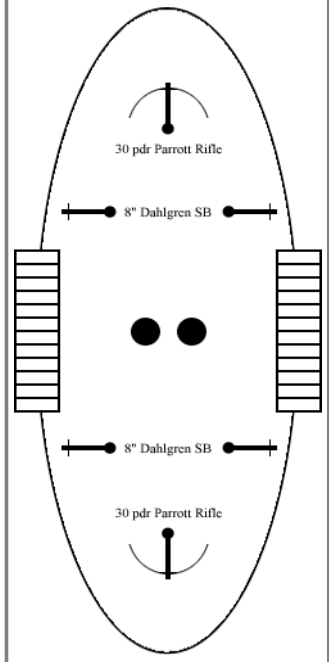

General Damage Locations

Pilot House

Deck

Bow Damage Locations

Port Wheelhouse

Starboard Wheelhouse

Hull

Waterline

Port Damage Locations

Hull Section 1

Hull Section 2

Hull Section 3

Hull Section 4

Wheelhouse

Waterline

Starboard Damage Locations

Hull Section 1

Hull Section 2

Hull Section 3

Hull Section 4

Wheelhouse

Waterline

Stern Damage Locations

Port Wheelhouse

Starboard Wheelhouse

Hull

Waterline