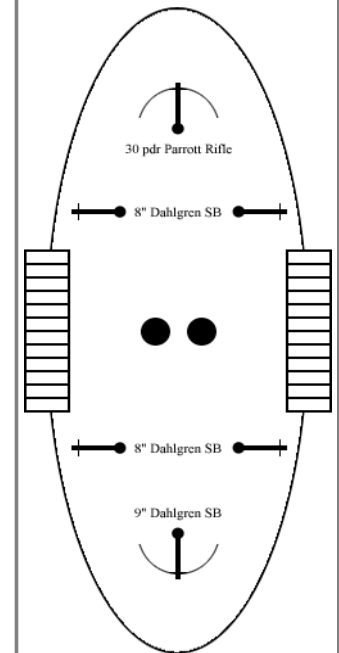

Starboard Damage Locations