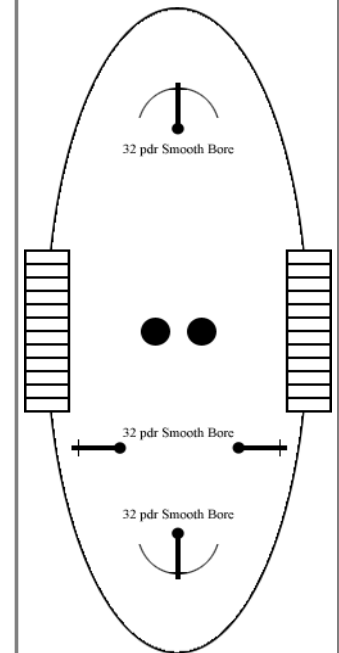

Reverse

Engine Power

+2 / -2 Emergency
+1 / -1 Normal

Flotation

Draft 1
Draft 2

Structural

Notes

Ram Rating: 0
Mass Value: 2

Hit Allocation Table

Bow	Port Side	Starboard Side	Stern
1	1	1	1
2	2	2	2
3	3	3	3
4	4	4	4
5	5	5	5
6	6	6	6
7	7	7	7
8	8	8	8
9	9	9	9
10	10	10	10
11	11	11	11
12	12	12	12
13	13	13	13
14	14	14	14
15	15	15	15
16	16	16	16
17 * Check Firers Gun	17 * Check Firers Gun	17 * Check Firers Gun	17 * Check Firers Gun
18	18 Hull Section 1	18 Hull Section 1	18
19	19 Hull Section 2	19 Hull Section 2	19
20	20 Hull Section 3	20 Hull Section 3	20
21 Hull	21 Wheelhouse	21 Wheelhouse	21 Hull
22 Stack	22 Waterline	22 Waterline	22 Stack
23	23	23	23
24	24	24	24
25 Topside	25 Hull Section 1	25 Hull Section 1	25 Stack
26 Hull	26 Hull Section 2	26 Hull Section 2	26 Hull
27	27 Hull Section 3	27 Hull Section 3	27
28	28 Wheelhouse	28 Wheelhouse	28
29 Pilot House	29 Stack	29 Stack	29 Topside
30 Lucky Shot	30 Lucky Shot	30 Lucky Shot	30 Lucky Shot
31	31	31	31
32 Hull	32 Wheelhouse	32 Wheelhouse	32 Hull
33 Port Wheelhouse	33 Pilot House	33 Pilot House	33 Port Wheelhouse
34 Starboard Wheelhouse	34 Hull Section 1	34 Hull Section 1	34 Starboard Wheelhouse
35	35 Hull Section 2	35 Hull Section 2	35
36 Hull	36 Hull Section 3	36 Hull Section 3	36 Hull
37 Pilot House	37 Stack	37 Stack	37 Stack
38 Waterline	38 Waterline	38 Waterline	38 Waterline
39 Gun Port	39 Gun Port	39 Gun Port	39 Gun Port
40 Deck	40 Deck	40 Deck	40 Deck

General Damage Locations

Bow Damage Locations

Hull

Waterline

Port Damage Locations

Starboard Damage Locations

Stern Damage Locations

Hull

Waterline