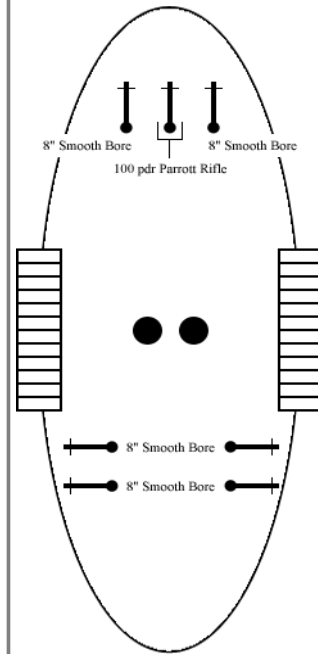

General Damage Locations

Pilot House

Deck

Bow Damage Locations

Port Wheelhouse

Casemate

Starboard Wheelhouse

Waterline

Port Damage Locations

Casemate Section 1

Casemate Section 2

Wheelhouse

Waterline

Starboard Damage Locations

Casemate Section 1

Casemate Section 2

Wheelhouse

Waterline

Stern Damage Locations

Port Wheelhouse

Casemate

Starboard Wheelhouse

Waterline