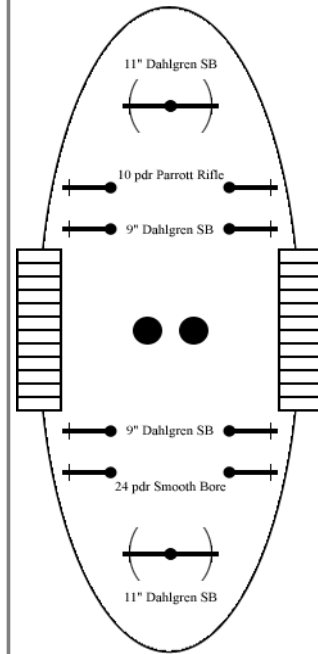

Draft 2

**Engine Power**

+3 / -3 Emergency  
+2 / -2 Normal

**Structural**

**Notes**

Ram Rating: 1  
Mass Value: 3

Hit Allocation Table			
Bow	Port Side	Starboard Side	Stern
1	1	1	1
2	2	2	2
3	3	3	3
4	4	4	4
5	5	5	5
6	6	6	6
7	7	7	7
8	8	8	8
9	9	9	9
10	10	10	10
11	11 Hull Section 1	11 Hull Section 1	11
12	12 Hull Section 2	12 Hull Section 2	12
13	13 Hull Section 3	13 Hull Section 3	13
14	14 Hull Section 4	14 Hull Section 4	14
15	15 Topside	15 Topside	15
16	16 Hull Section 4	16 Hull Section 4	16
17 * Check Firers Gun	17 * Check Firers Gun	17 * Check Firers Gun	17 * Check Firers Gun
18	18 Hull Section 3	18 Hull Section 3	18
19	19 Hull Section 2	19 Hull Section 2	19
20	20 Hull Section 1	20 Hull Section 1	20
21 Hull	21 Hull Section 1	21 Hull Section 1	21 Hull
22 Port Wheelhouse	22 Hull Section 2	22 Hull Section 2	22 Port Wheelhouse
23 Starboard Wheelhouse	23 Hull Section 3	23 Hull Section 3	23 Starboard Wheelhouse
24	24 Hull Section 4	24 Hull Section 4	24
25 Mast	25 Topside	25 Topside	25 Mast
26 Hull	26 Mast	26 Mast	26 Hull
27	27 Wheelhouse	27 Wheelhouse	27
28	28 Topside	28 Topside	28
29 Pilot House	29 Wheelhouse	29 Wheelhouse	29 Stack
30 Lucky Shot	30 Lucky Shot	30 Lucky Shot	30 Lucky Shot
31	31 Topside	31 Topside	31
32 Hull	32 Pilot House	32 Pilot House	32 Hull
33 Topside	33 Hull Section 1	33 Hull Section 1	33 Topside
34	34 Hull Section 2	34 Hull Section 2	34
35	35 Hull Section 3	35 Hull Section 3	35
36 Hull	36 Hull Section 4	36 Hull Section 4	36 Hull
37 Stack	37 Stack	37 Stack	37 Stack
38 Waterline	38 Waterline	38 Waterline	38 Waterline
39 Topside	39 Topside	39 Topside	39 Topside
40 Deck	40 Deck	40 Deck	40 Deck

**Port Damage Locations**

Hull Section 1

Hull Section 2

Hull Section 3

Hull Section 4

Wheelhouse

Waterline

**Starboard Damage Locations**

Hull Section 1

Hull Section 2

Hull Section 3

Hull Section 4

Wheelhouse

Waterline

**Stern Damage Locations**

Port Wheelhouse