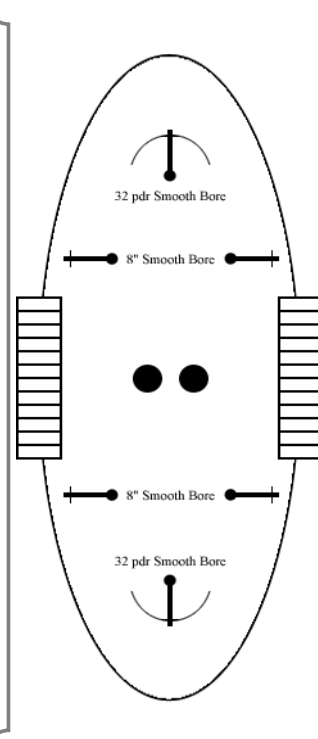

Draft 2

Engine Power

+2 / -2 Emergency
+1 / -1 Normal

Structural

Notes

Ram Rating: 0
Mass Value: 2

Hit Allocation Table			
Bow	Port Side	Starboard Side	Stern
1	1	1	1
2	2	2	2
3	3	3	3
4	4	4	4
5	5	5	5
6	6	6	6
7	7	7	7
8	8	8	8
9	9	9	9
10	10	10	10
11	11	11	11
12	12	12	12
13	13	13	13
14	14	14	14
15	15	15	15
16	16	16	16
17 * Check Firers Gun	17 * Check Firers Gun	17 * Check Firers Gun	17 * Check Firers Gun
18	18 Hull Section 1	18 Hull Section 1	18
19	19 Hull Section 2	19 Hull Section 2	19
20	20 Hull Section 3	20 Hull Section 3	20
21 Hull	21 Wheelhouse	21 Wheelhouse	21 Hull
22 Stack	22 Waterline	22 Waterline	22 Stack
23	23	23	23
24	24	24	24
25 Topside	25 Hull Section 1	25 Hull Section 1	25 Stack
26 Hull	26 Hull Section 2	26 Hull Section 2	26 Hull
27	27 Hull Section 3	27 Hull Section 3	27
28	28 Wheelhouse	28 Wheelhouse	28
29 Pilot House	29 Stack	29 Stack	29 Topside
30 Lucky Shot	30 Lucky Shot	30 Lucky Shot	30 Lucky Shot
31	31	31	31
32 Hull	32 Wheelhouse	32 Wheelhouse	32 Hull
33 Port Wheelhouse	33 Pilot House	33 Pilot House	33 Port Wheelhouse
34 Starboard Wheelhouse	34 Hull Section 1	34 Hull Section 1	34 Starboard Wheelhouse
35	35 Hull Section 2	35 Hull Section 2	35
36 Hull	36 Hull Section 3	36 Hull Section 3	36 Hull
37 Pilot House	37 Stack	37 Stack	37 Stack
38 Waterline	38 Waterline	38 Waterline	38 Waterline
39 Gun Port	39 Gun Port	39 Gun Port	39 Gun Port
40 Deck	40 Deck	40 Deck	40 Deck

Waterline

Port Damage Locations

Hull Section 1

Hull Section 2

Hull Section 3

Wheelhouse

Waterline

Starboard Damage Locations