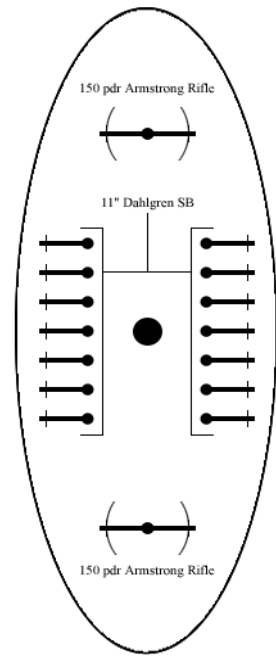

General Damage Locations

Pilot House

Deck

Bow Damage Locations

Hull

Waterline

Port Damage Locations

Hull Section 1

Hull Section 2

Hull Section 3

Hull Section 4

Waterline

Starboard Damage Locations

Hull Section 1

Hull Section 2

Hull Section 3

Hull Section 4

Waterline

Stern Damage Locations

Hull

Waterline