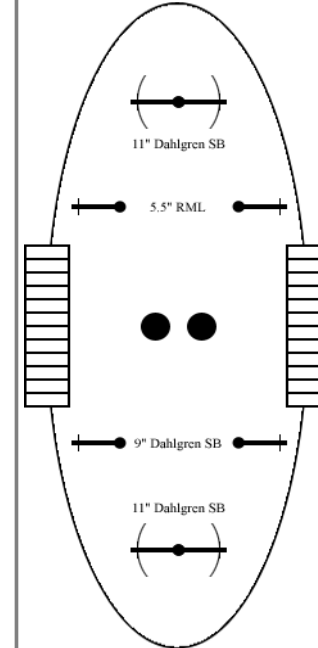

Starboard Damage Locations