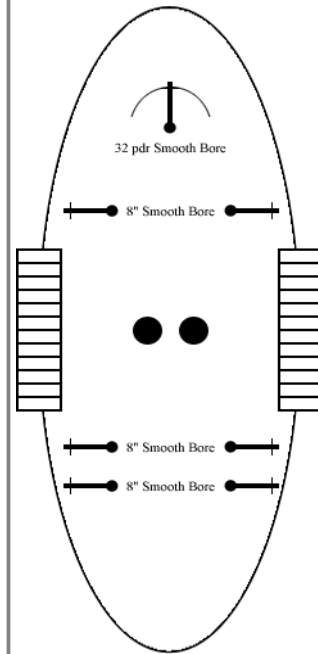

Draft 2

Engine Power

+2 / -2 Emergency
+1 / -1 Normal

Structural

Notes

Ram Rating: 0
Mass Value: 2

Hit Allocation Table			
Bow	Port Side	Starboard Side	Stern
1	1	1	1
2	2	2	2
3	3	3	3
4	4	4	4
5	5	5	5
6	6	6	6
7	7	7	7
8	8	8	8
9	9	9	9
10	10	10	10
11	11	11	11
12	12	12	12
13	13	13	13
14	14	14	14
15	15	15	15
16	16	16	16
17 * Check Firers Gun	17 * Check Firers Gun	17 * Check Firers Gun	17 * Check Firers Gun
18	18 Hull Section 1	18 Hull Section 1	18
19	19 Hull Section 2	19 Hull Section 2	19
20	20 Hull Section 3	20 Hull Section 3	20
21 Hull	21 Wheelhouse	21 Wheelhouse	21 Hull
22 Stack	22 Waterline	22 Waterline	22 Stack
23	23	23	23
24	24	24	24
25 Topside	25 Hull Section 1	25 Hull Section 1	25 Stack
26 Hull	26 Hull Section 2	26 Hull Section 2	26 Hull
27	27 Hull Section 3	27 Hull Section 3	27
28	28 Wheelhouse	28 Wheelhouse	28
29 Pilot House	29 Stack	29 Stack	29 Topside
30 Lucky Shot	30 Lucky Shot	30 Lucky Shot	30 Lucky Shot
31	31	31	31
32 Hull	32 Wheelhouse	32 Wheelhouse	32 Hull
33 Port Wheelhouse	33 Pilot House	33 Pilot House	33 Port Wheelhouse
34 Starboard Wheelhouse	34 Hull Section 1	34 Hull Section 1	34 Starboard Wheelhouse
35	35 Hull Section 2	35 Hull Section 2	35
36 Hull	36 Hull Section 3	36 Hull Section 3	36 Hull
37 Pilot House	37 Stack	37 Stack	37 Stack
38 Waterline	38 Waterline	38 Waterline	38 Waterline
39 Gun Port	39 Gun Port	39 Gun Port	39 Gun Port
40 Deck	40 Deck	40 Deck	40 Deck

Port Damage Locations

Hull Section 1

Hull Section 2

Hull Section 3

Wheelhouse

Waterline

Starboard Damage Locations

Hull Section 1