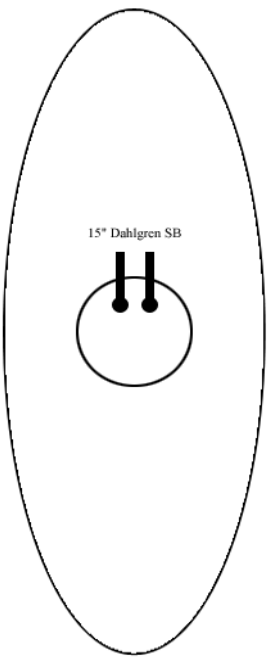

Crew

Normal Morale -1
Morale -2
Morale -3
Morale -4
Morale -5
Morale -6

Speed Bands & Maneuverability

4-7 Medium Arc

1-3 Small Arc

1-3 Medium Arc Reverse

Flotation

Draft 2

Engine Power

+2 / -2 Emergency
+1 / -1 Normal

Structural

Notes

Ram Rating: 3
Mass Value: 5

Hit Allocation Table			
Bow	Port Side	Starboard Side	Stern
1	1	1	1
2	2	2	2
3	3	3	3
4	4	4	4
5	5	5	5
6	6	6	6
7	7	7	7
8	8	8	8
9	9	9	9
10	10	10	10
11	11	11	11
12	12	12	12
13	13	13	13
14	14	14	14
15	15	15	15
16	16	16	16
17 * Check Firers Gun	17 * Check Firers Gun	17 * Check Firers Gun	17 * Check Firers Gun
18	18	18	18
19	19	19	19
20	20	20	20
21 Turret	21 Turret	21 Turret	21 Turret
22 Turret	22 Waterline	22 Waterline	22 Turret
23	23	23	23
24	24 Hull Section 1	24 Hull Section 1	24
25 Hull	25 Hull Section 2	25 Hull Section 2	25 Hull
26 Turret	26 Hull Section 3	26 Hull Section 3	26 Turret
27	27 Hull Section 4	27 Hull Section 4	27
28	28 Turret	28 Turret	28
29 Gun Port	29 Gun Port	29 Gun Port	29 Gun Port
30 Lucky Shot	30 Lucky Shot	30 Lucky Shot	30 Lucky Shot
31	31	31	31
32 Turret	32 Turret	32 Turret	32 Turret
33 Pilot House	33 Pilot House	33 Pilot House	33 Stack
34	34	34	34
35	35	35	35
36 Turret	36 Turret	36 Turret	36 Turret
37 Pilot House	37 Stack	37 Stack	37 Stack
38 Waterline	38 Waterline	38 Waterline	38 Waterline
39 Gun Port	39 Gun Port	39 Gun Port	39 Gun Port
40 Deck	40 Deck	40 Deck	40 Deck

General Damage Locations

Turret

Pilot House

Deck

Bow Damage Locations

Hull

Waterline

Port Damage Locations

Hull Section 1

Hull Section 2

Hull Section 3

Hull Section 4

Waterline

Starboard Damage Locations

Hull Section 1

Hull Section 2