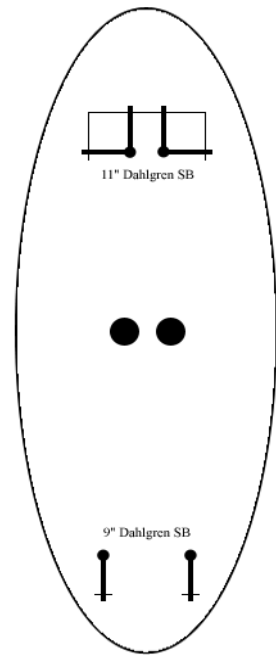

General Damage Locations

Pilot House

Deck

Bow Damage Locations

Casemate

Waterline

Port Damage Locations

Casemate Section 1

Casemate Section 2

Casemate Section 3

Wheel House

Waterline

Starboard Damage Locations

Casemate Section 1

Casemate Section 2

Casemate Section 3

Wheel House

Waterline

Stern Damage Locations

Port Wheel House

Hull

Starboard Wheel House

Waterline